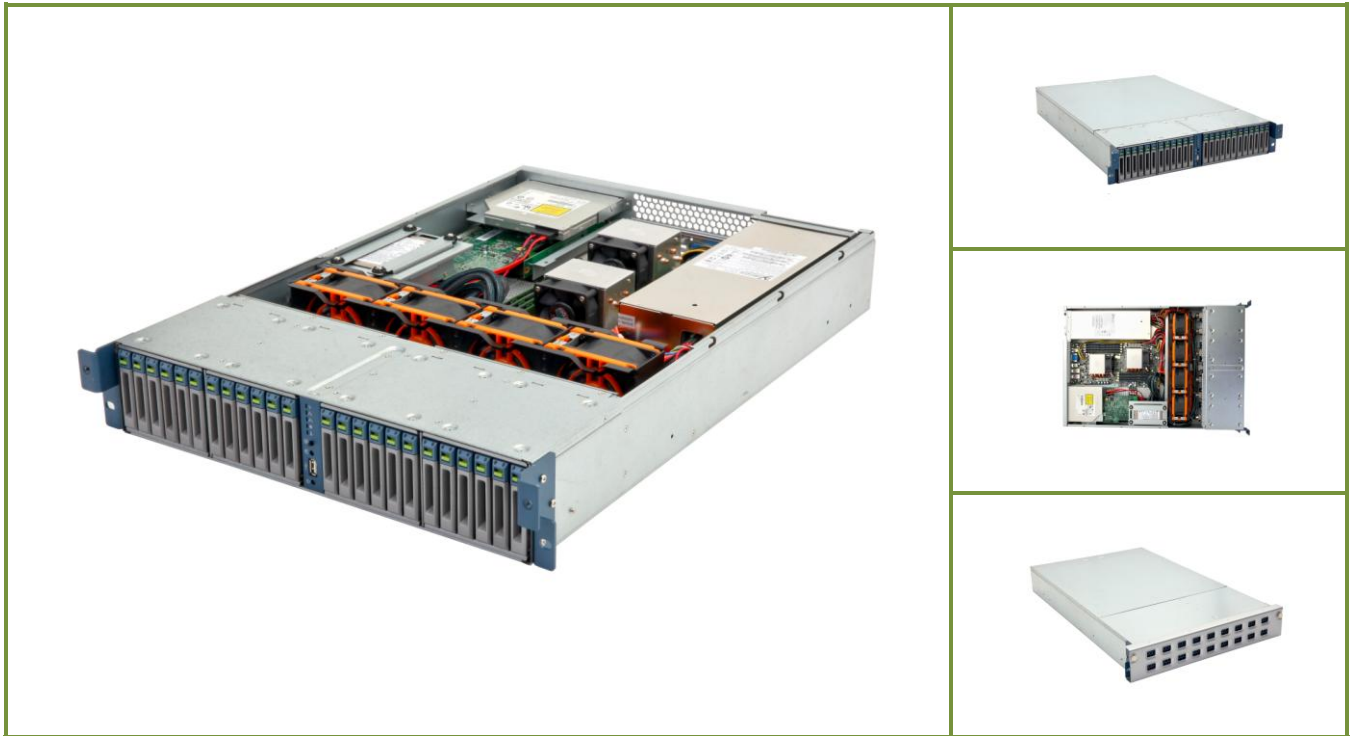

Rackmount Chassis 2U24MFC

Features & Benefits

- High-efficiency 720w (1+1) redundant power supply
- Support up to 6.0 Gbps SAS/SATA
- Support up to SSI EEB 12" x 13" compliant motherboard
- Fully utilized space to support 24x 2.5" hot-swap HDD and 2x 2.5" internal HDD
- Support 1x Ultra slim type DVD
- 4 x 80 mm hot-swappable system cooling fan module
- EMCU provides audible alarm and LED function
- Excellent anti-vibration mechanical design and thermal solution
- Outstanding wire-less design

SPECIFICATIONS

Form Factor (H) x (W) x (D)	2RU 24-Bay, 19" Rackmount Chassis 3.47" x 17.2" x 25.5" 88.1 mm x 437 mm x 647.7 mm
Drive Bay	24x 2.5" Hot Swappable HDD Caddy 1x 2.5" Internal HDD Bracket (Support 2x 2.5" HDD) 1x Ultra Slim Type ODD (Option)
Mother Board	Up to SSI EEB 12" x 13" (305 mm x 330 mm)
Processor	Dual or Single Intel® or AMD® Processors
Control Panel	1x System Power Button 1x System Reset Button 1x Alarm Release Button 1x USB 2.0 Port
Indicator	1x Power Status LED 2x Network Activity LED 1x Overheat LED 1x Fan Failed LED 1x HDD Status LED per HDD 1x HDD Failed LED per HDD 1x Fan Operated LED per Fan Module 1x Fan Failed LED per Fan Module
Expansion Slot	1x Standard Expansion Slot
Expander Backplane	2x 2.5" 6Gbps SAS/SATA HDD Backplane mini SAS Connector (SFF-8087 including SGPIO)
Fan Module	4x 80 mm Hot Swappable Fan Module
Electrical Requirement	High-efficiency 720w (1+1) Redundant Power Supply W/ PFC, AC 90~264V Full Range, 47Hz~63Hz
Monitor and Alarm	Overheat Monitoring and Warning System Fan Module Status Monitoring and Warning Power Supply Unit Status Monitoring and Warning HDD Status Monitoring and Warning
Environmental	Operating: 10°C~35°C (50°F~94.9°F) Non-operating: -40°C~70°C (-40°F~158°F), 5% ~85% Non-condensing
Weight	Enclosure: 21kg (46Ibs) Packaged: 29kg (64Ibs) (Hard Drive and Slide Rail Not Included)
Package Dimension (H) x (W) x (D)	291 mm x 591 mm x 881 mm